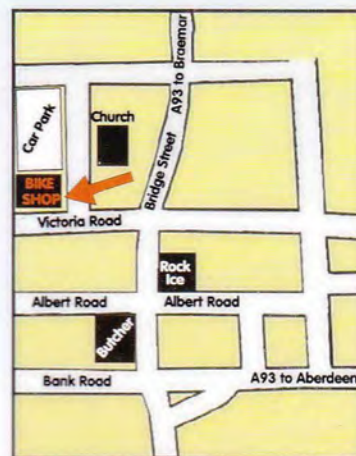

Cyclehighlands

"Aberdeenshire's Leading Cycle Centre"

f Find us on
Facebook

cyclehighlands

THE BIKE SHOP

BIKE HIRE PRICES

Trailer or Tiny

	Standard	Junior	Road	Bike	MTB	Tandems
AM / PM:	£12	£6	£20	£4	£18	£25
Any 4 hours:	£15	£8	£25	£6	£22	£30
1 day:	£18	£10	£30	£8	£25	£35
2 day:	£30	£18	£50	£14	£45	£55
3 day:	£40	£24	£65	£20	£60	£75
4 day:	£50	£30	£75	£25	£70	£85
5 day:	£60	£35	£85	£29	£80	£95
6 day:	£65	£40	£95	£32	£90	£105
7 day:	£70	£44	£105	£35	£100	£115

cannondale

SANTACRUZ

THE PAVILION • (BEHIND CHURCH) • VICTORIA ROAD • BALLATER • ROYAL DEESIDE

www.cyclehighlands.com

tel: 013397 55864